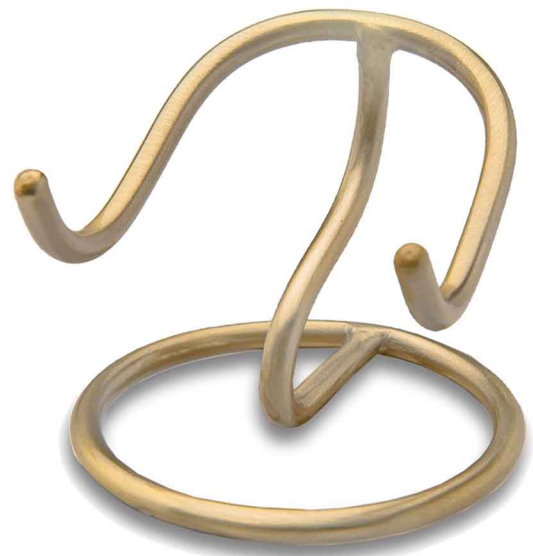

Pendant Princess Cat Bronze
Enamel Rhodium Plated - Topaz Swarovski®

0.91 mm H - Sterling Silver

Includes 20" Sterling Silver Snake Chain.

Elegant Treasure Box™ with filling and care kit.

#PD1262

*Each charm holds "a pinch" of cremains.

Urn Accessories

*Made with high strength thick brass wire.
Designed to cradle Large, Medium & Keepsake size
Heart Urns at just the right angle and hold securely.*

*Protected with our GlossCoat™ technology.
Handcrafted with Love by LoveUrns®*

LoveUrns®
Keepsake Holder - Brushed Pewter
for Keepsake Hearts
R1010

LoveUrns®
Keepsake Holder - Brushed Gold
for Keepsake Hearts
R1011

LoveUrns®
Urn Holder - Brushed Pewter
for Medium & Large Heart Urns
R1012