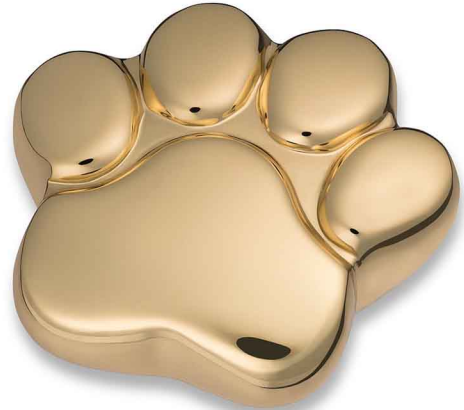

LoveUrns®
Paw Keepsake- Shiny Brass
2.75" L x 3" W x 1.35"H, 3 Cu. Inch
#P671K