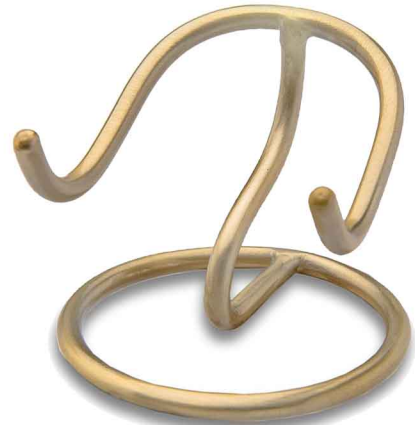

LoveUrns®
Keepsake Holder - Brushed Gold
for Keepsake Hearts
R1011